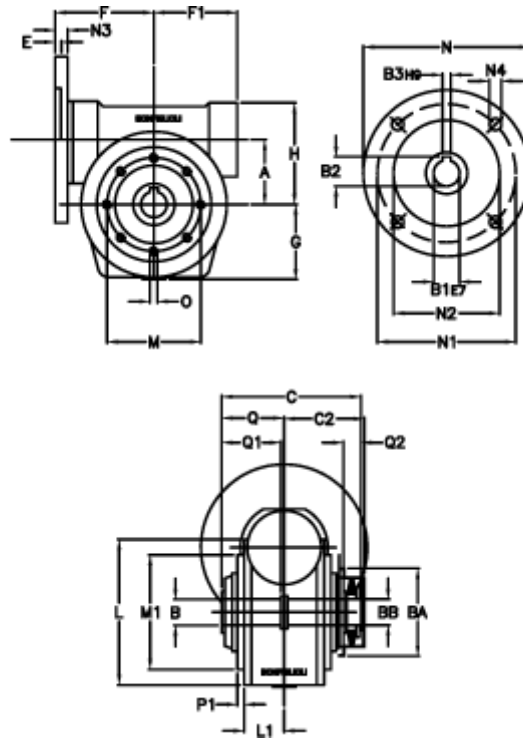

Article number: 390204901872836

Description: Worm Gear with Torque Limiter
VF 49-L2-P-18 P71B14

Measures

a = 49.50	C2 = 63,5	L1 = 36.8	O = M6x8
B = 25	Description = VF 49P-xx-71B14	m = 94	P1 = 2.5
B1 E7 = 14	E = 3.0	M1 = 68	Q = 51.0
B2 = 16.3	F = 70	N = 105	Q1 = 41
B3 H9 = 5	F1 = 63	N1 = 85	Q2 = 15
BA = 63	g = 56	N2 = 70	
BB H7 = 14	H = 80.0	N3 = 10.5	
C = 105	L = 107.5	N4 = 6,5	